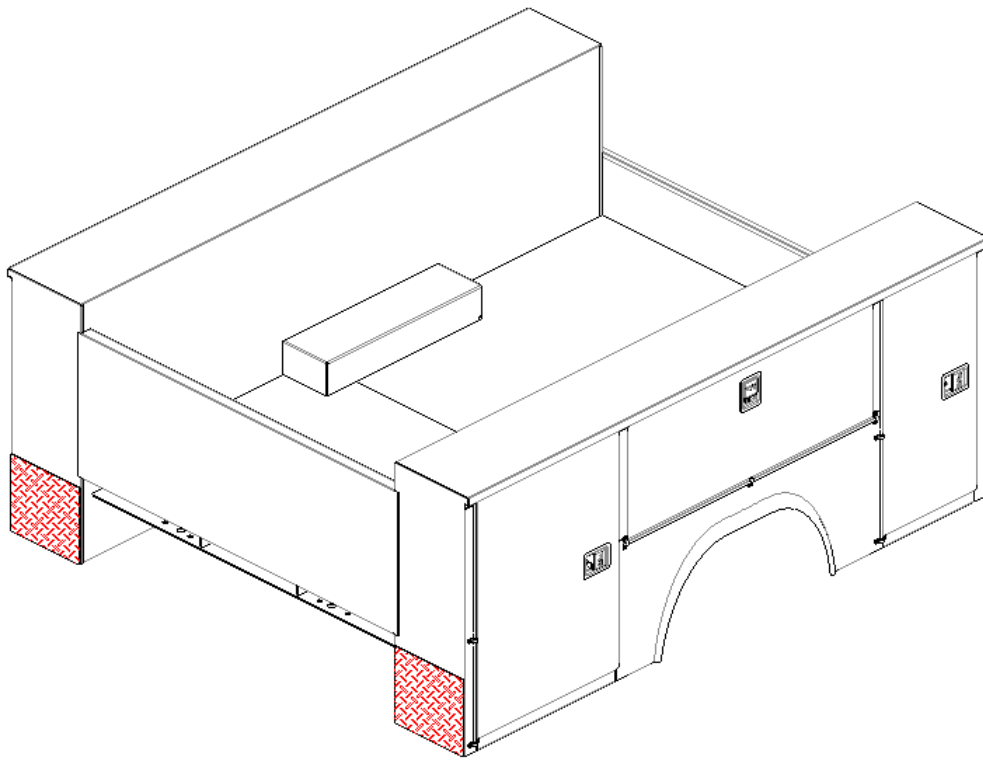

Features:

- Robust .100" thick aluminum treadplate.
- 13" tall with full compartment depth protection.
- Supplied with 3M VHB tape for adhesion.
- Rivets are acceptable for additional attachment.

Part #	Description	CA	Body Width	Compartment Depth
ROCKGUARD1	ROCKGRD-11X13 56N(PR)	40", 42", 56", 57"	80", 94"	NARROW
ROCKGUARD2	ROCKGRD-16.5X13 56W(PR)	40", 42", 56", 57"	80", 94"	WIDE
ROCKGUARD3	ROCKGRD-14.5X13 60N(PR)	60", 84", 102", 108", 120"	80", 89", 94"	NARROW
ROCKGUARD4	ROCKGRD-20X13 60W(PR)	60", 84", 102", 108", 120"	80", 89", 94"	WIDE
ROCKGUARD5	ROCKGRD-22X13 60X(PR)	60", 84", 102", 108", 120"	94"	EXTRA WIDE